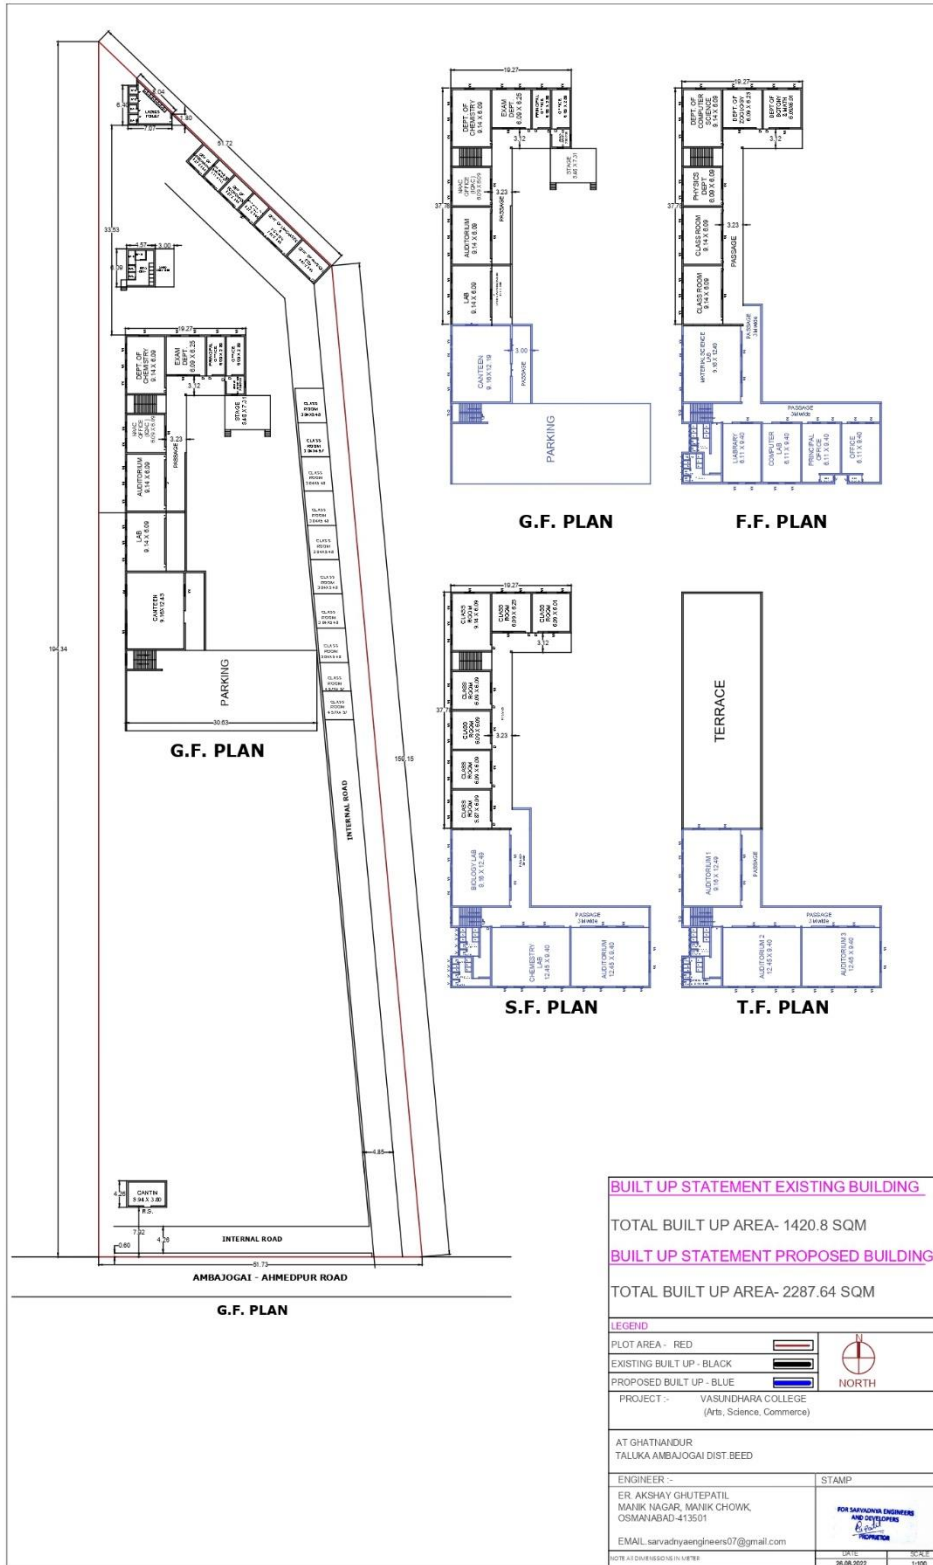

4.1.2

The Institution has adequate facilities for cultural activities, sports, games (indoor, outdoor), gymnasium, yoga centre etc

CAD PLAN

BUILT UP STATEMENT EXISTING BUILDING	
TOTAL BUILT UP AREA- 1420.8 SQM	
BUILT UP STATEMENT PROPOSED BUILDING	
TOTAL BUILT UP AREA- 2287.64 SQM	
LEGEND	
PLOT AREA- RED	
EXISTING BUILT UP- BLACK	
PROPOSED BUILT UP- BLUE	
PROJECT :- VASUNDHARA COLLEGE (Arts, Science, Commerce)	
AT GHATIWANDUR TALUKA AMBAJOGAI DIST BEED	
ENGINEER :-	STAMP
ER AKSHAY GHUTE PATIL M.B.K. JACHAR, M.B.K. CHOWK OSMANABAD-413501 EMAIL: sarvadnyaengineers07@gmail.com	
DATE: 26.08.2022	SCALE: 1:1000

First Aid Box